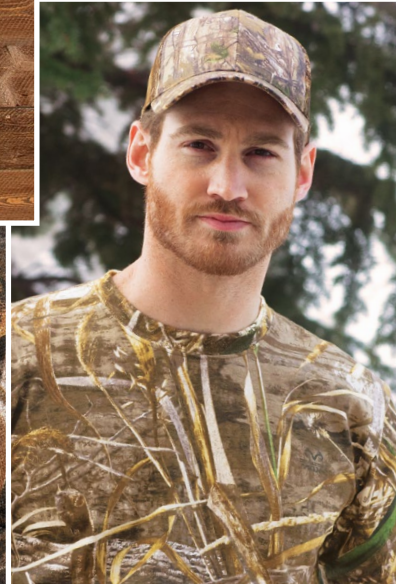

CAMO OUTFITTING FOR THE OUTDOOR ENTHUSIAST

ADVENTURE-READY APPAREL,
ACCESSORIES AND MORE