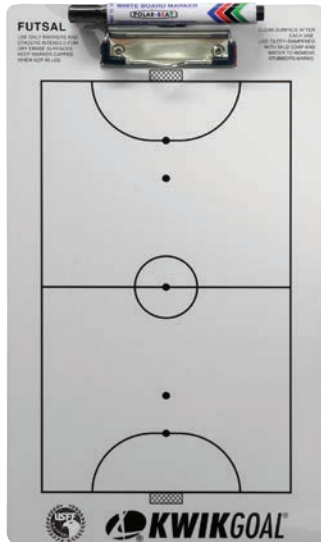

SIZE: 9" x 16"

INCLUDES: Dry erase pen

FEATURES: One-sided full field diagram

MSRP **\$11.50** each USD

FUTSAL CLIPBOARD

PRODUCT ID 18P101

SIZE: 9" x 16"

INCLUDES: Dry erase pen