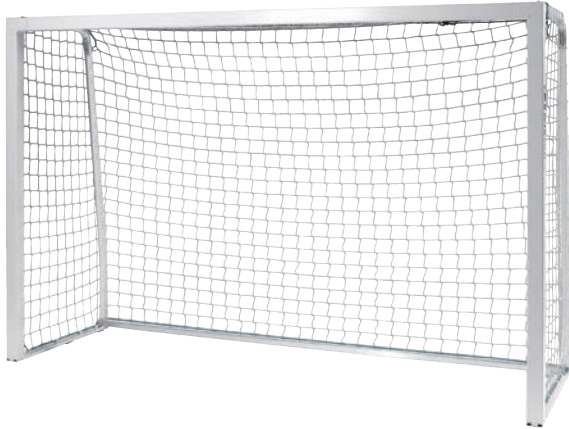

ALL SURFACE

LIFETIME GUARANTEE

FUTSAL GOALS

OFFICIAL FUTSAL GOAL

PRODUCT ID 2P201

SIZE: 6'7"(2m)H x 9'10"(3m)W x 2'8"D x 3'7½"B

MATERIAL: All-aluminum construction
3.15" x 3.15" posts and crossbar

FINISH: Powder coated white