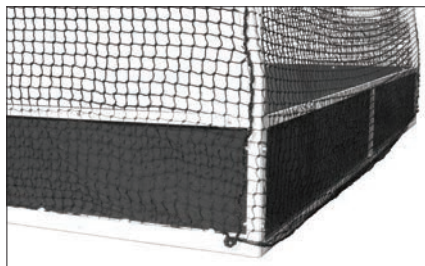

FIELD HOCKEY

OFFICIAL FIELD HOCKEY GOAL WITH WHEELS

PRODUCT ID 2F501

SIZE: 7'H x 12'W x 3'D x 4'5"B

MATERIAL: All-aluminum frame
2"W x 3"D posts and crossbar

FINISH: Powder coated white

INCLUDES: 3mm, 1 $\frac{3}{4}$ " mesh, black, HTPP net (3F501)
2 no-flat, flip-up tires per goal
4 semi-permanent ground anchors
4 Ground Anchor Pegs
2 Saddle Anchor Bags
3 each 18"H bottom boards
Tamper Resistant Net Clips

FEATURES: Kwik Lock® Net System

WEIGHT: 198 lbs. per goal

SHIPS: Truck

MSRP **$2,115.00** each USD

**LIFETIME
GUARANTEE**

**ALL
SURFACE**

FIELD HOCKEY GOAL REPLACEMENT NET

PRODUCT ID 3F501

MATERIAL: 3mm, 1 $\frac{3}{4}$ " mesh, black, HTPP net

MSRP **$200.00** each USD