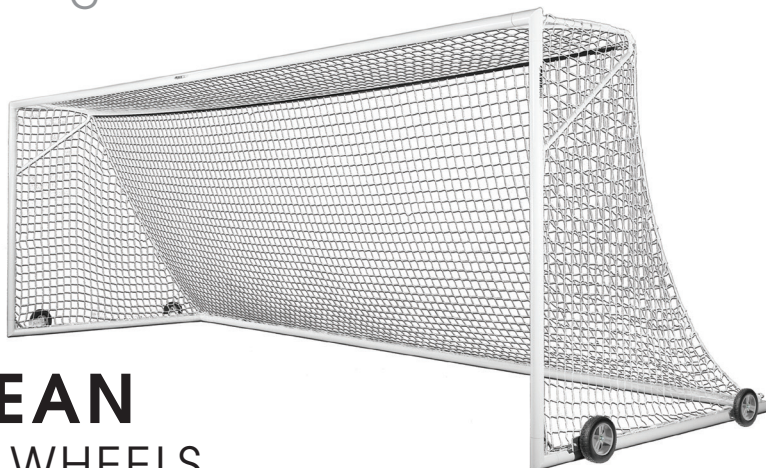

DELUXE EUROPEAN CLUB GOAL with WHEELS

PRODUCT ID 2B3006W

SIZE: 8'H x 24'W x 3'D x 8½'B

INCLUDES: 2B3006
4 no-flat, flip-up tires
6 Saddle Anchor Bags

WEIGHT: 191 lbs. per goal

SHIPS: Truck

MSRP **$2,600.00** each USD