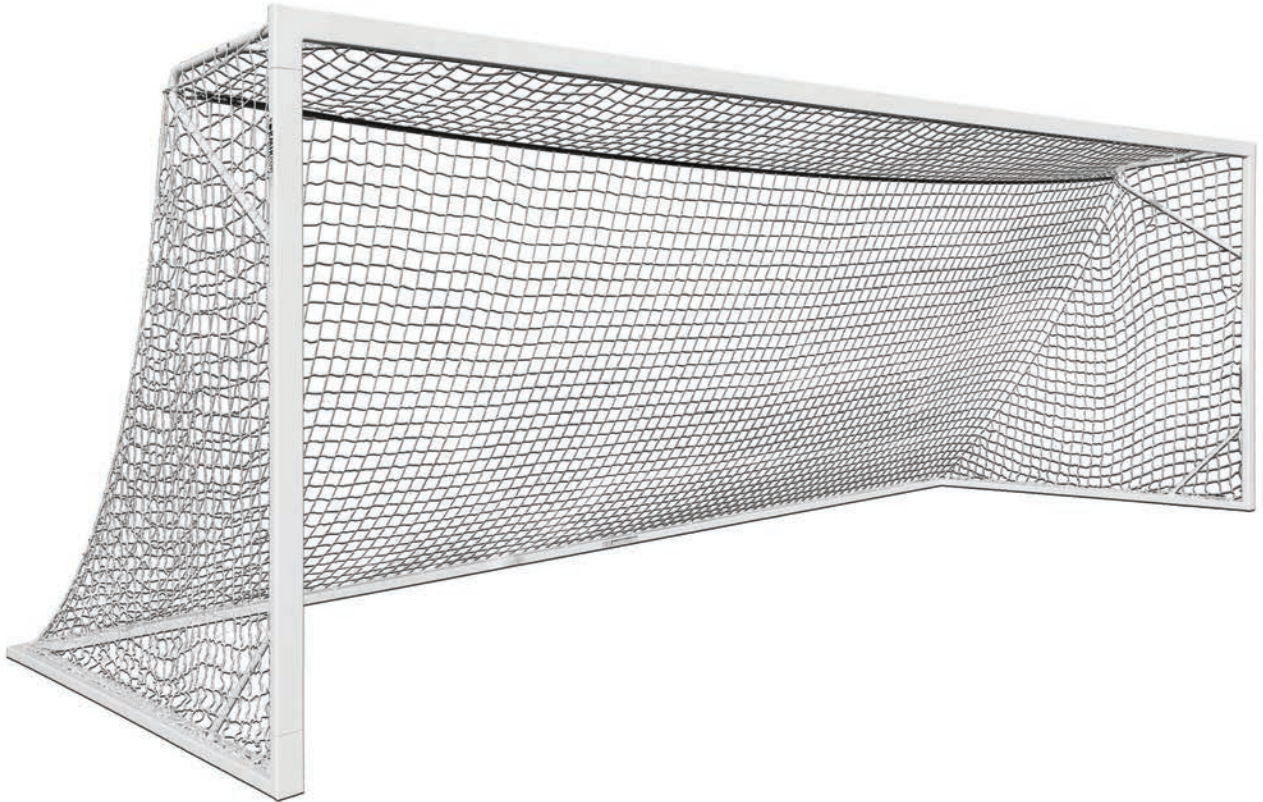

FUSION® HIGH SCHOOL MATCH GOAL

INCLUDES:

PRODUCT ID 2B3706

SIZE: 8'H x 24'W x 3'D x 9'B

MATERIAL: All-aluminum construction
4" x 2"

FINISH: Powder coated white

INCLUDES: 3mm, 3 1/2" mesh, white net (3B6826)
Net Support Strap
Kwik Lock® Net Clips
4 semi-permanent ground anchors

FEATURES: Kwik Lock® Net System
European backstays
Semi-permanent & portable

WEIGHT: 210 lbs. per goal

SHIPS: Truck

MSRP **$2,675.00** each USD