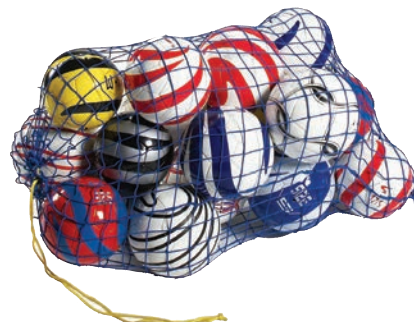

SIZE: 30" x 44"

MATERIAL: 2" mesh with 2.3mm HTPP material drawstring

FEATURES: Fits 14 soccer balls

PRODUCT ID

5B502 White

5B504 Royal Blue

5B508 Gold

MSRP **\$16.00** each USD

**CHAMPIONSHIP BALL BAG****PRODUCT ID**

5B1061

SIZE: 20" x 35"

MATERIAL: Heavy-duty mesh bag with woven polyester panels

COLOR: Black

FEATURES: Backpack style straps
Fits 20 soccer balls

MSRP **\$60.00** each USD

**MATCH PLAY BALL BAG****PRODUCT ID**

5B1706

SIZE: 40"L x 9" Diameter

MATERIAL: Heavy-duty woven polyester bag

COLOR: Black

FEATURES: Adjustable strap
Additional storage compartment
Fits 5 soccer balls

MSRP **\$38.00** each USD