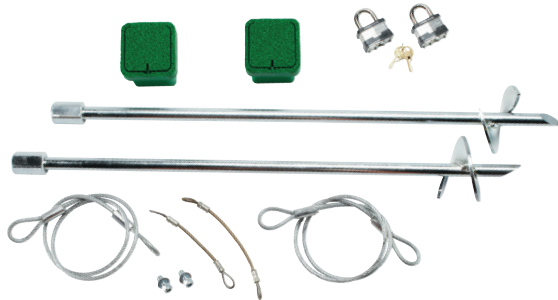

16" PORTABLE ANCHOR PEGS

PRODUCT ID 10B1404

- MATERIAL:** Steel
 - FINISH:** Zinc-plated
 - FEATURES:** Set of 4 anchors
secures 1 goal
Used for portable
outdoor installation
May not be suitable
for all soil conditions
- MSRP **\$80.00** set USD

PORTABLE AUGER ANCHORS

PRODUCT ID 10B1101

- MATERIAL:** Steel
 - FINISH:** Zinc-plated
 - FEATURES:** Set of 4 anchors
secures 1 goal
Used for portable
outdoor installation
Designed for soft or
sandy soil
- MSRP **\$75.00** set USD

PORTABLE "J" ANCHORS

PRODUCT ID 10B9001

- MATERIAL:** Steel
 - FINISH:** Zinc-plated
 - FEATURES:** Set of 4 anchors
secures 1 goal
May not be suitable
for all soil conditions
**(Suitable for Academy
Goals ONLY)**
- MSRP **\$50.00** set USD

PORTABLE "U" ANCHORS

PRODUCT ID 10B1201

- MATERIAL:** Steel
 - FINISH:** Zinc-plated
 - FEATURES:** Set of 4 anchors
secures 1 goal
**(Suitable for 2B2, 2B2201,
NXT Goals and 16A1)**
- MSRP **\$24.00** set USD