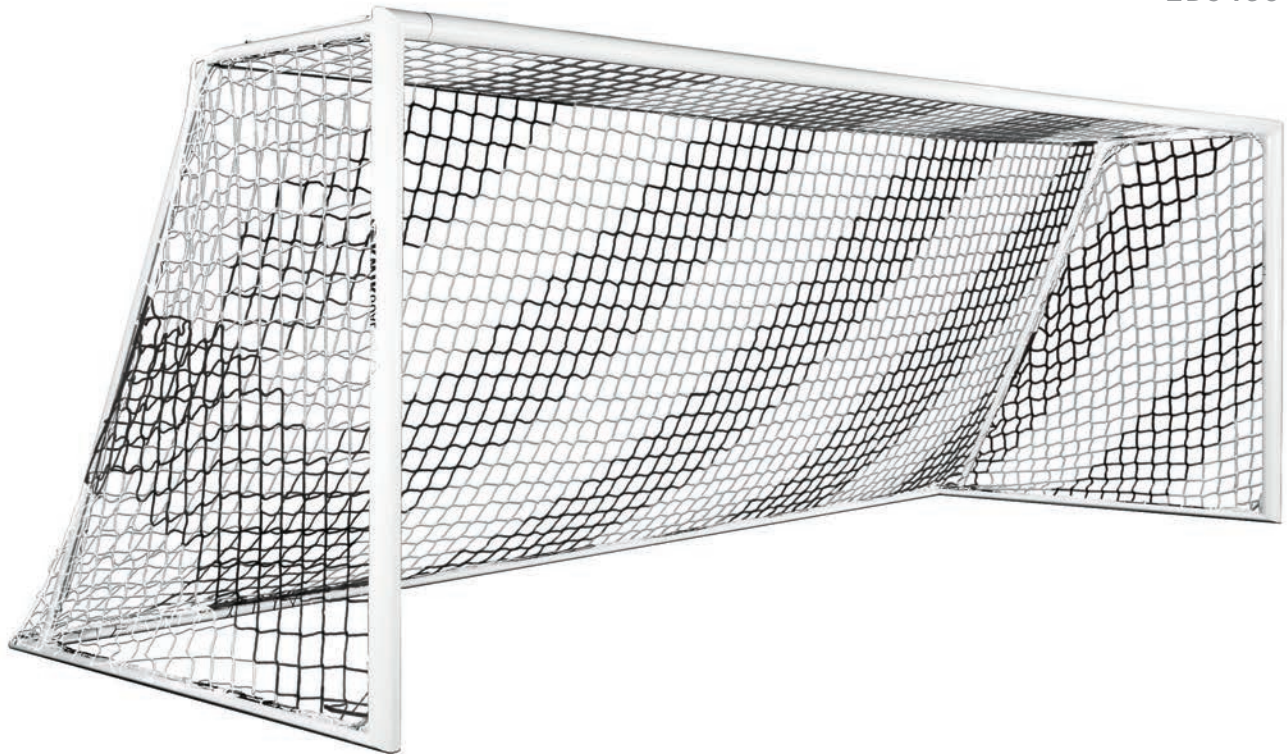

PRODUCT ID 2B9004SW
SIZE: 6½'H x 18½'W x 5'D x 7½'B
INCLUDES: 2B9004
 4 removable swivel wheels
 with no-flat tires
WEIGHT: 295 lbs. per goal
SHIPS: Truck
 MSRP **\$5,725.00** each USD

Swivel wheels are removed when goal is in use or in storage

Swivel wheels are removed when goal is in use or in storage

EVOLUTION 1.1 GOAL

PRODUCT ID 2B3306

SIZE: 8'H x 24'W x 3'D x 9'B

MATERIAL: All-aluminum construction
 4" x 5" elliptical posts and crossbar
 4" x 2" elliptical base and back bottom bar
 2" round tube backdrop

EVOLUTION 1.1 GOAL with SWIVEL WHEELS

PRODUCT ID 2B3306SW

SIZE: 8'H x 24'W x 3'D x 9'B

INCLUDES: 2B3306

4 removable swivel wheels with no-flat tires
6 Saddle Anchor Bags

WEIGHT: 255 lbs. per goal

SHIPS: Truck

MSRP **\$4,950.00** each USD

Swivel wheels are removed when goal is in use or in storage

EVOLUTION 2.1 GOAL

PRODUCT ID 2B3406

SIZE: 8'H x 24'W x 3'D x 9'B

MATERIAL: All-aluminum construction
 4 3/8" round posts and crossbar
 4 3/8" x 2" elliptical base and back bottom bar
 2" round tube backdrop