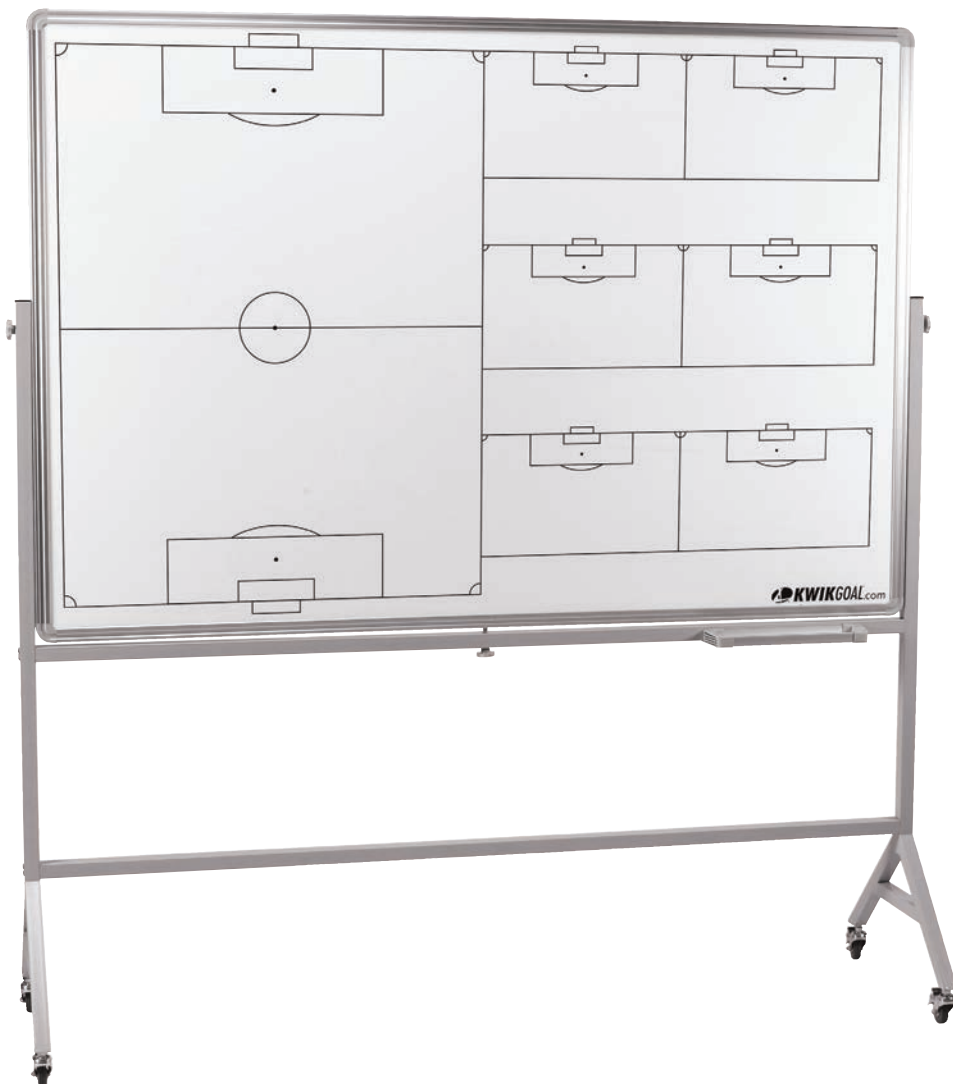

SOCCER MAGNETIC BOARD

- PRODUCT ID** MB-2
- SIZE:** 9" x 14"
- INCLUDES:** Player magnets
Training Session Planner
Vinyl magnetic folder

MSRP **\$30.00** each USD

PLAYER MAGNETS

- PRODUCT ID** 18B1401
- INCLUDES:** 12 red, 12 blue, 2 yellow and 1 black magnet
Carry bag

MSRP **\$11.50** pack USD

DRY ERASE BOARD

PRODUCT ID 18B1103

SIZE: 33"H x 44"W (board measurements)

INCLUDES: Dry erase pen with eraser
Player I.D. magnets with inserts
Mounting hardware

FEATURES: Magnetic capabilities
Full field covers half of the board
Attachment shelf for dry erase pen and eraser

WEIGHT: 17 lbs. each

SHIPPED: UPS

MSRP **\$300.00** each USD

(STANDARD GROUND SHIPPING APPLIES)

LARGE DRY ERASE BOARD

PRODUCT ID 18B1101

SIZE: 4'H x 6'W (board measurements)

INCLUDES: Frame with wheels
Dry erase pen and eraser
Player I.D. magnets with inserts