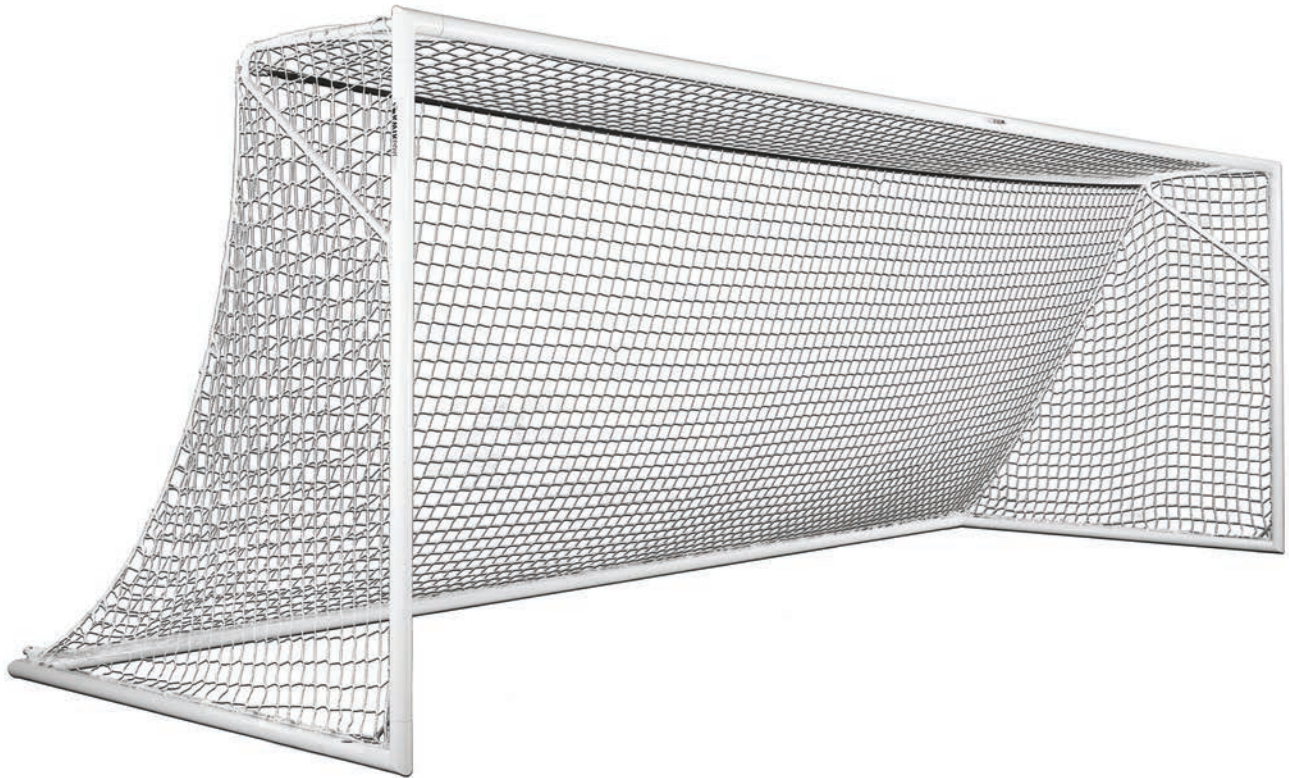

DELUXE EUROPEAN CLUB GOAL

INCLUDES:

PRODUCT ID 2B3006

SIZE: 8'H x 24'W x 3'D x 8½'B

MATERIAL: All-aluminum construction
3" round

FINISH: Powder coated white

INCLUDES: 3mm, 3½" mesh, white net (3B6826)
Net Support Strap
Kwik Lock® Net Clips
4 semi-permanent ground anchors

FEATURES: Kwik Lock® Net System
European backstays

WEIGHT: 147 lbs. per goal

SHIPS: Truck

MSRP **$2,050.00** each USD