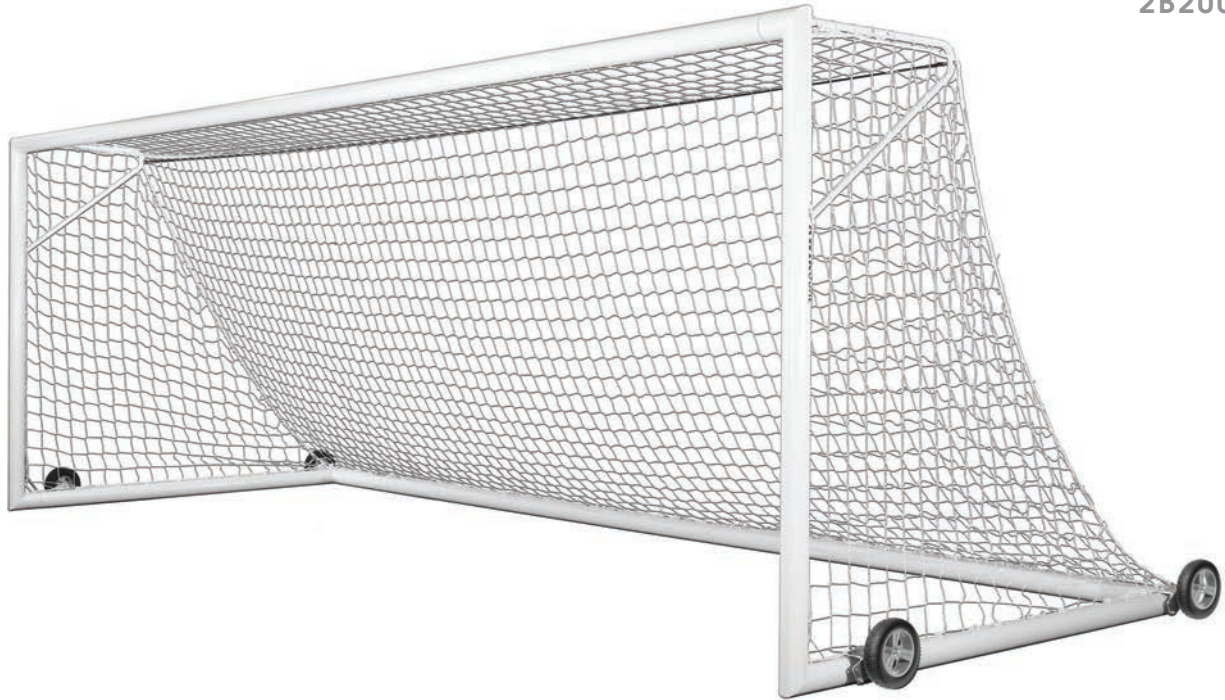

PRO PREMIER® EUROPEAN MATCH GOAL

INCLUDES:

PRODUCT ID 2B2001

SIZE: 8'H x 24'W x 3'D x 9'B

MATERIAL: All-aluminum construction
4¾" round

FINISH: Powder coated white

INCLUDES: 3mm, 3½" mesh, white net (3B6826)
Net Support Strap
Kwik Lock® Net Clips
4 semi-permanent ground anchors
6 Saddle Anchor Bags
4 no-flat, flip-up tires

FEATURES: Kwik Lock® Net System
European backstays
Semi-permanent & portable

WEIGHT: 258 lbs. per goal

SHIPS: Truck
MSRP **$3,525.00** each USD

Wheels remain mounted to frame and flip-up while goal is in use