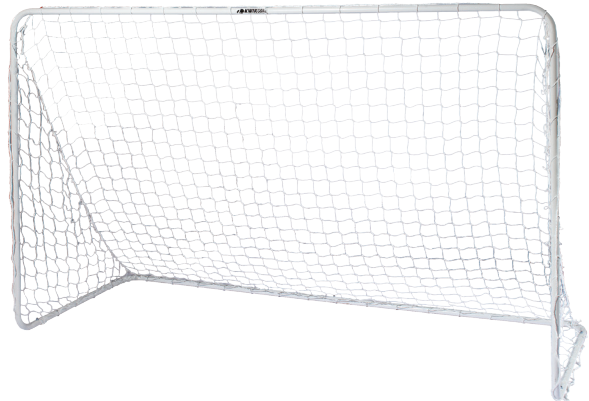

FEATURES: Kwik Lock® Net System
European backstays

WEIGHT: 105 lbs. per goal

SHIPS: Truck

MSRP **\$1,750.00** each USD

LIFETIME
GUARANTEE

ALL
SURFACE

KWIK FLEX® FUTSAL GOAL**PRODUCT ID** 2P1901**SIZE:** 6'7"(2m)H x 9'10"(3m)W x 2'D x 3'6"B**MATERIAL:** Fiberglass and steel construction**FINISH:** Powder coated black**INCLUDES:** 2.4mm, 4" mesh, white net
Carry bag**FEATURES:** Expandable frame with snap
button construction
No tool assembly and take down
Four pole net attachment creates
true soccer goal appearance**WEIGHT:** 29 lbs. per goal**SHIPS:** UPSMSRP **\$300.00** each USD**LIFETIME
GUARANTEE****ALL
SURFACE****PORTABLE FUTSAL GOAL****PRODUCT ID** 2B2**SIZE:** 6'7"(2m)H x 9'10"(3m)W x 0'D x 4'B**MATERIAL:** All-aluminum construction
1½" round tubing**FINISH:** Powder coated white**INCLUDES:** 3mm, 120mm mesh, white net (3B1)
Net Fastener
Protective floor pads
4 Portable "U" Anchors**FEATURES:** Kwik Button® assembly**WEIGHT:** 25 lbs. per goal**SHIPS:** UPSMSRP **\$535.00** each USD