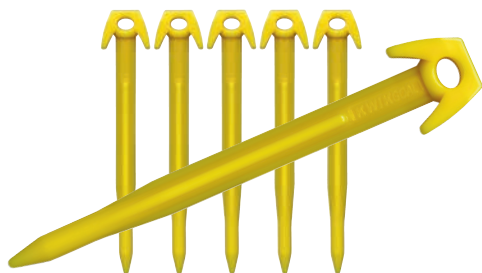

DELUXE BUNGEE
PRODUCT ID 10B3503
 Fits 4" x 2" and 4" x 4" posts and over 3" round posts
 3 packs attach 1 net to an 8'x 24' goal
 MSRP **\$54.00** pack USD

DELUXE BUNGEE NET FASTENER PACK

PRODUCT ID 10B3509
INCLUDES: 180 Deluxe Bungee Net Fasteners
 15"x 6"x 8" carry bag with zipper closure
FEATURES: Attaches net to goals with 4" x 2" and 4" x 4" square post and over 3" round post
 MSRP **\$240.00** pack USD

NET ACCESSORIES

NET SUPPORT STRAP

- MATERIAL:** Black polypropylene webbing
Corrosion resistant steel hardware
- FEATURES:** Carabiner clips for easy attachment
Set of two 1"W straps supports one pair of goal nets

PRODUCT ID	SIZE
10B4406	24'L
10B4405	21'L
10B4404	18½'L
10B4403	12'L
10B4402	9'L
10B4401	6'L
	MSRP \$48.00 set USD

NET PEGS

- PRODUCT ID** NP-2
- SIZE:** 8"
- MATERIAL:** Steel
- INCLUDES:** 8 pegs
- FEATURES:** Secures two 8'x 24' goal nets
- MSRP **\$21.00** set USD

NYLON PEGS

- PRODUCT ID** 10B1301
- SIZE:** 6"
- MATERIAL:** Nylon
- INCLUDES:** 6 pegs
- FEATURES:** Use for securing nets and Infinity® Goals to natural grass fields
¼" hole for tying ropes
Hooks for securing looped end ropes
- MSRP **\$15.00** set USD