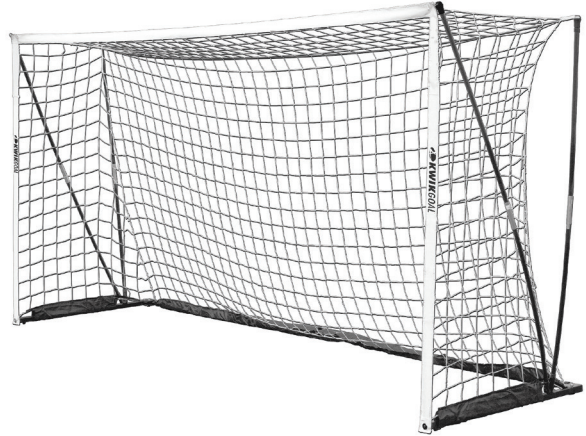

FEATURES: Kwik Lock® Net System
European backstays

WEIGHT: 105 lbs. per goal

SHIPS: Truck

MSRP **\$1,750.00** each USD

LIFETIME
GUARANTEE

ALL
SURFACE

KWIK FLEX® FUTSAL GOAL**PRODUCT ID** 2P1901**SIZE:** 6'7"(2m)H x 9'10"(3m)W x 2'D x 3'6"B**MATERIAL:** Fiberglass and steel construction**FINISH:** Powder coated black**INCLUDES:** 2.4mm, 4" mesh, white net
Carry bag**FEATURES:** Expandable frame with snap
button construction
No tool assembly and take down
Four pole net attachment creates
true soccer goal appearance**WEIGHT:** 29 lbs. per goal**SHIPS:** UPSMSRP **\$300.00** each USD**LIFETIME
GUARANTEE****ALL
SURFACE****PORTABLE FUTSAL GOAL****PRODUCT ID** 2B2**SIZE:** 6'7"(2m)H x 9'10"(3m)W x 0'D x 4'B**MATERIAL:** All-aluminum construction
1½" round tubing**FINISH:** Powder coated white**INCLUDES:** 3mm, 120mm mesh, white net (3B1)
Net Fastener
Protective floor pads
4 Portable "U" Anchors**FEATURES:** Kwik Button® assembly**WEIGHT:** 25 lbs. per goal**SHIPS:** UPSMSRP **\$535.00** each USD