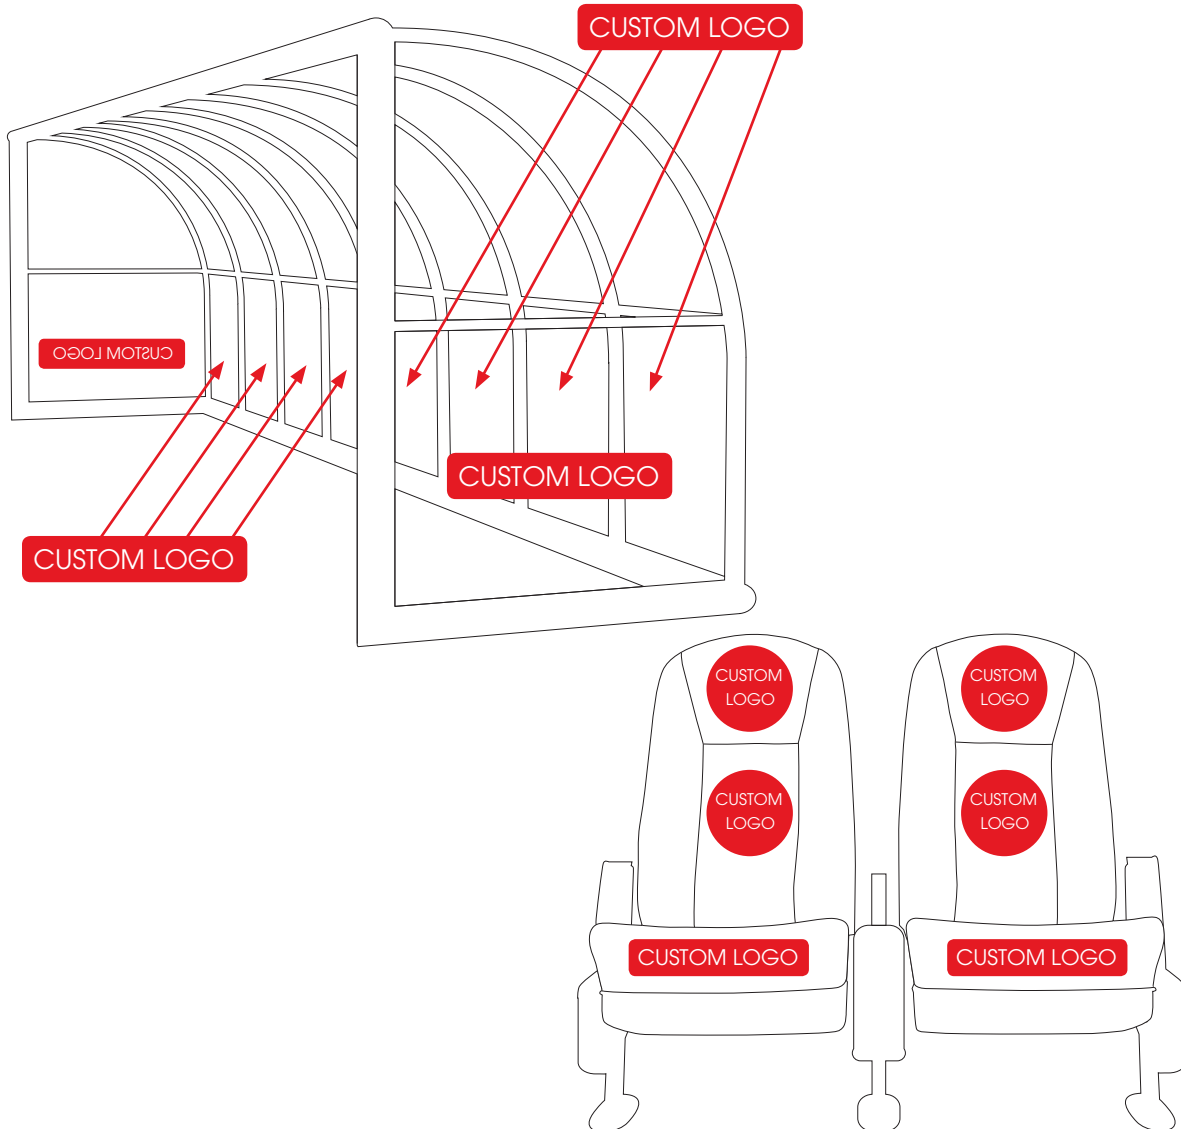

LOGO PLACEMENT

Brand your shelter with school or sponsor logos in multiple locations. The smoke colored polycarbonate panels can be screened with your logo on all models. Each location is $925.00 MSRP.

When purchasing the Luxury models, the seats can be embroidered in multiple locations. Each location is $100.00 MSRP.

REPLACE YOUR BENCH

Replace your bench with either Molded Seats or custom Luxury Seats. Molded Seats come in black, grey, navy blue, royal blue, red and green. Luxury Seats are available in custom colors and have embroidery options for your school logo or sponsor. Contact Kwik Goal® for pricing.