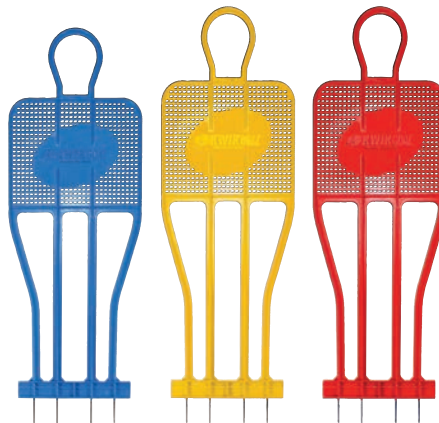

TOM® (TRAINING OPPONENT MANNEQUIN®)

MATERIAL: One-piece molded, high-impact plastic
FEATURES: Made in the U.S.A. from UV stabilized plastics
Base includes four 4" ground spikes

SHIPS: UPS

PRODUCT ID	COLOR	SIZE	WEIGHT	MSRP
16B2604	Blue	5'4"H	9 lbs.	MSRP $235.00 each USD
16B2708	Yellow	5'10"H	10 lbs.	MSRP $260.00 each USD
16B2701	Red	5'10"H	10 lbs.	MSRP $260.00 each USD