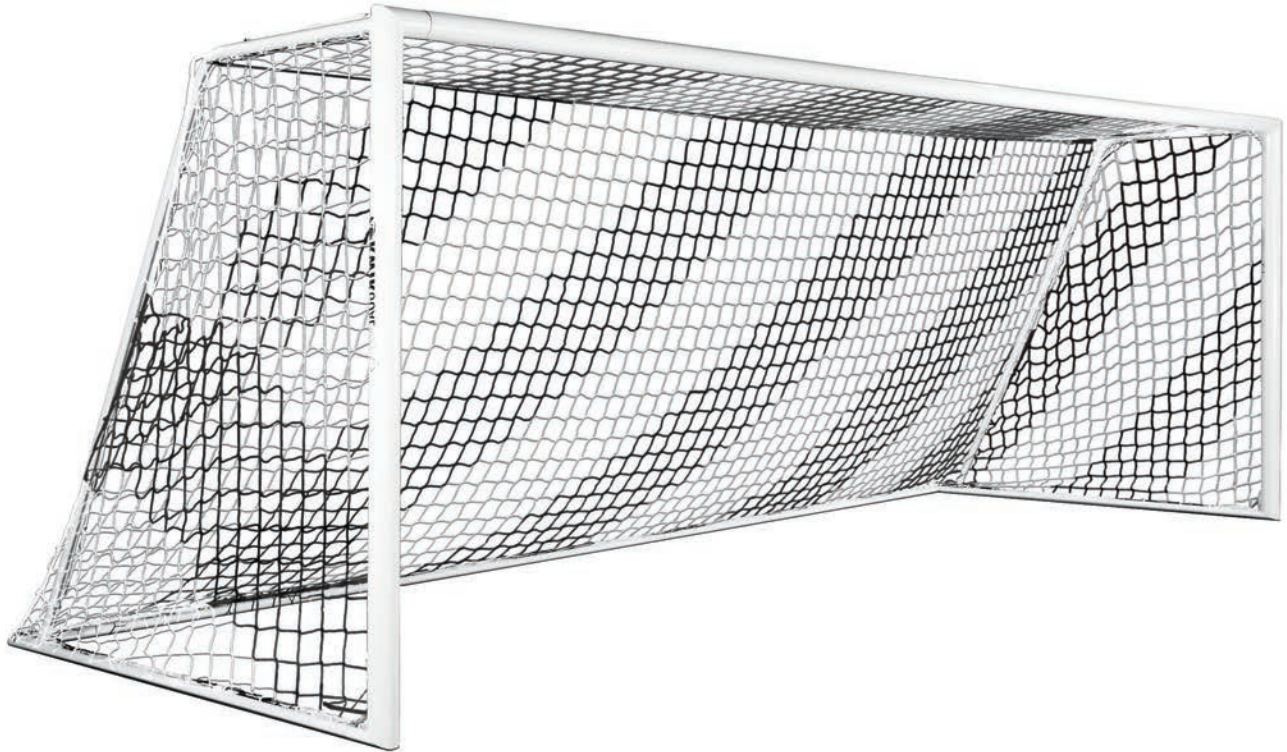

INCLUDES: Net (3B7521)

WEIGHT: 266 lbs. per goal

SHIPS: Truck

MSRP **\$4,800.00** each USD

Wheels remain mounted to frame and flip-up while goal is in use

PRO PREMIER® COPA GOAL

with SWIVEL WHEELS

PRODUCT ID 2B9006SW
SIZE: 8'H x 24'W x 6'D x 9'B
INCLUDES: 2B9006
 4 removable swivel wheels
 with no-flat tires
WEIGHT: 344 lbs. per goal
SHIPS: Truck
 MSRP **\$6,075.00** each USD

PRODUCT ID 2B9004SW
SIZE: 6½'H x 18½'W x 5'D x 7½'B
INCLUDES: 2B9004
 4 removable swivel wheels
 with no-flat tires
WEIGHT: 295 lbs. per goal
SHIPS: Truck
 MSRP **\$5,725.00** each USD

Swivel wheels are removed when goal is in use or in storage

4 no-flat, flip-up tires

PRO PREMIER® EUROPEAN MATCH GOAL

with SWIVEL WHEELS

- PRODUCT ID** 2B2001SW
- SIZE:** 8'H x 24'W x 3'D x 9'B
- INCLUDES:** 2B2001
4 removable swivel wheels with no-flat tires
- WEIGHT:** 283 lbs. per goal
- SHIPS:** Truck
- MSRP **\$4,875.00** each USD

Swivel wheels are removed when goal is in use or in storage

EVOLUTION 1.1 GOAL

PRODUCT ID 2B3306

SIZE: 8'H x 24'W x 3'D x 9'B

MATERIAL: All-aluminum construction
 4" x 5" elliptical posts and crossbar
 4" x 2" elliptical base and back bottom bar
 2" round tube backdrop