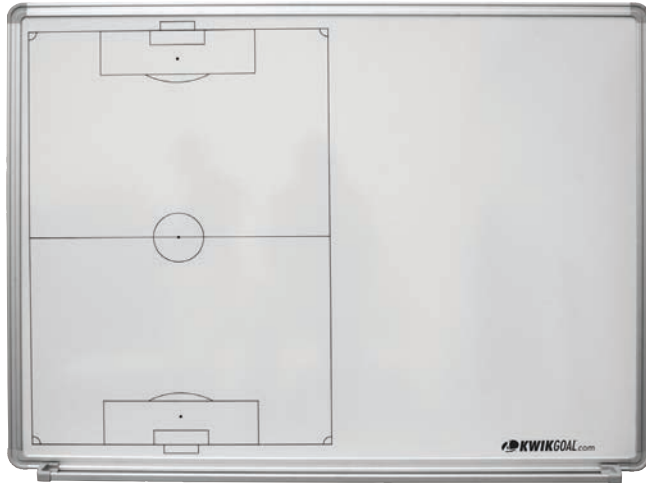

SOCCER MAGNETIC BOARD

- PRODUCT ID** MB-2
- SIZE:** 9" x 14"
- INCLUDES:** Player magnets
Training Session Planner
Vinyl magnetic folder

MSRP **\$30.00** each USD

PLAYER MAGNETS

- PRODUCT ID** 18B1401
- INCLUDES:** 12 red, 12 blue, 2 yellow and 1 black magnet
Carry bag

MSRP **\$11.50** pack USD

DRY ERASE BOARD

PRODUCT ID 18B1103

SIZE: 33"H x 44"W (board measurements)

INCLUDES: Dry erase pen with eraser
Player I.D. magnets with inserts
Mounting hardware

FEATURES: Magnetic capabilities
Full field covers half of the board
Attachment shelf for dry erase pen and eraser