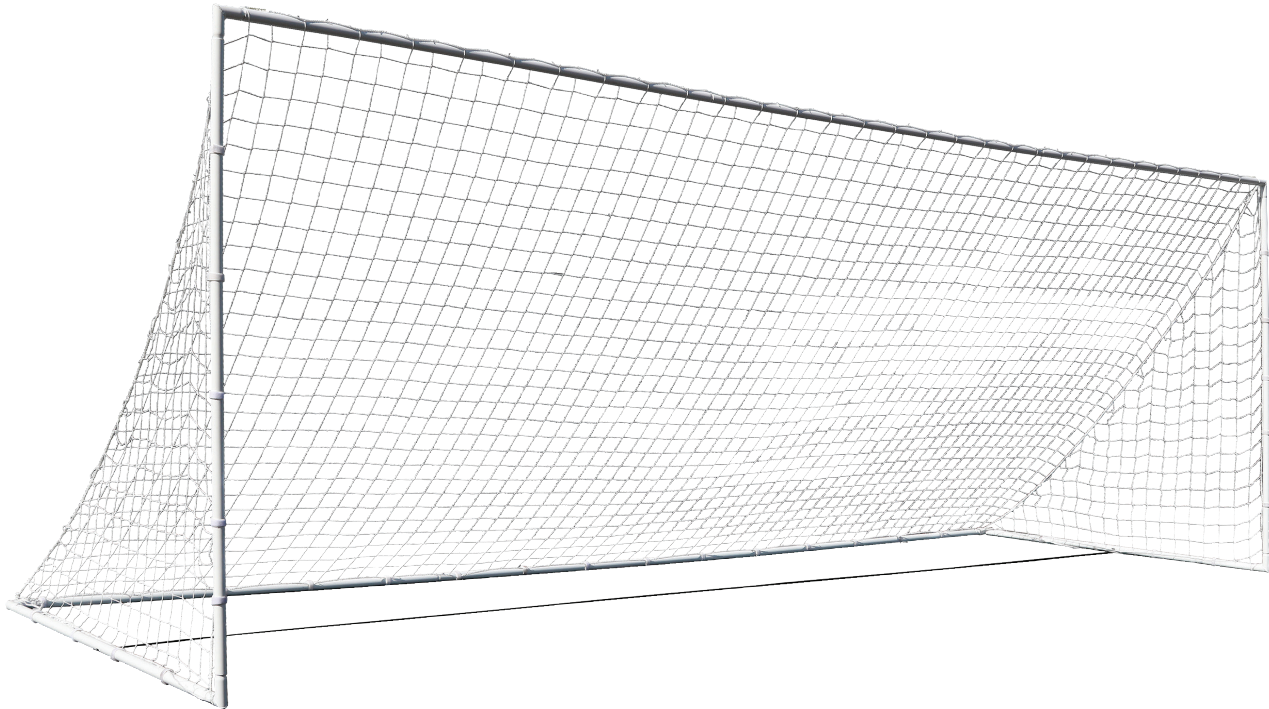

NXT SOCCER GOAL

- **MATERIAL:** All-aluminum construction
  1¾" round
- **FINISH:** Powder coated white
- **INCLUDES:** 2.4mm, 120mm mesh, white net
  Net Fastener
  NXT goal frame strap (except 2B4001)
  4 Portable "U" Anchors
  Corner net cable ties
- **FEATURES:** Kwik Button® assembly
  Square corners for a traditional goal look
  All-surface design
- **SHIPS:** UPS

PRODUCT ID 2B4006
SIZE: 8'H x 24'W x 0'D x 8'B
INCLUDES: Net (3B7226)
WEIGHT: 72 lbs. per goal
MSRP **$1,225.00** each USD

PRODUCT ID 2B4005
SIZE: 7'H x 21'W x 0'D x 7'B
INCLUDES: Net (3B7225)
WEIGHT: 61 lbs. per goal
MSRP **$1,150.00** each USD

PRODUCT ID 2B4004
SIZE: 6½'H x 18½'W x 0'D x 6½'B
INCLUDES: Net (3B7224)
WEIGHT: 58 lbs. per goal
MSRP **$1,075.00** each USD

PRODUCT ID 2B4003
SIZE: 6½'H x 12'W x 0'D x 6½'B
INCLUDES: Net (3B7223)
WEIGHT: 46 lbs. per goal
MSRP **$950.00** each USD

PRODUCT ID 2B4001
SIZE: 4'H x 6'W x 0'D x 4'B
INCLUDES: Net (3B7221)
WEIGHT: 27 lbs. per goal
MSRP **$625.00** each USD