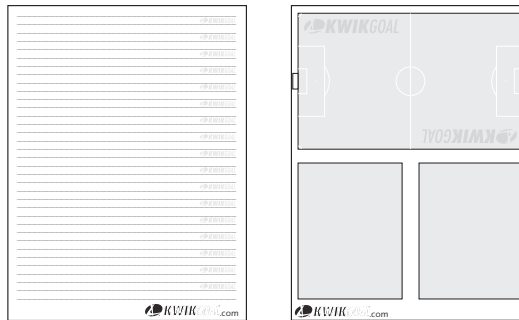

COACH'S NOTEBOOK 1

PRODUCT ID 20B401

- **SIZE:** 8 1/2" x 11"
- **INCLUDES:** 80 pages
- **FEATURES:** Field diagrams and note pages
- MSRP **$14.00** each USD