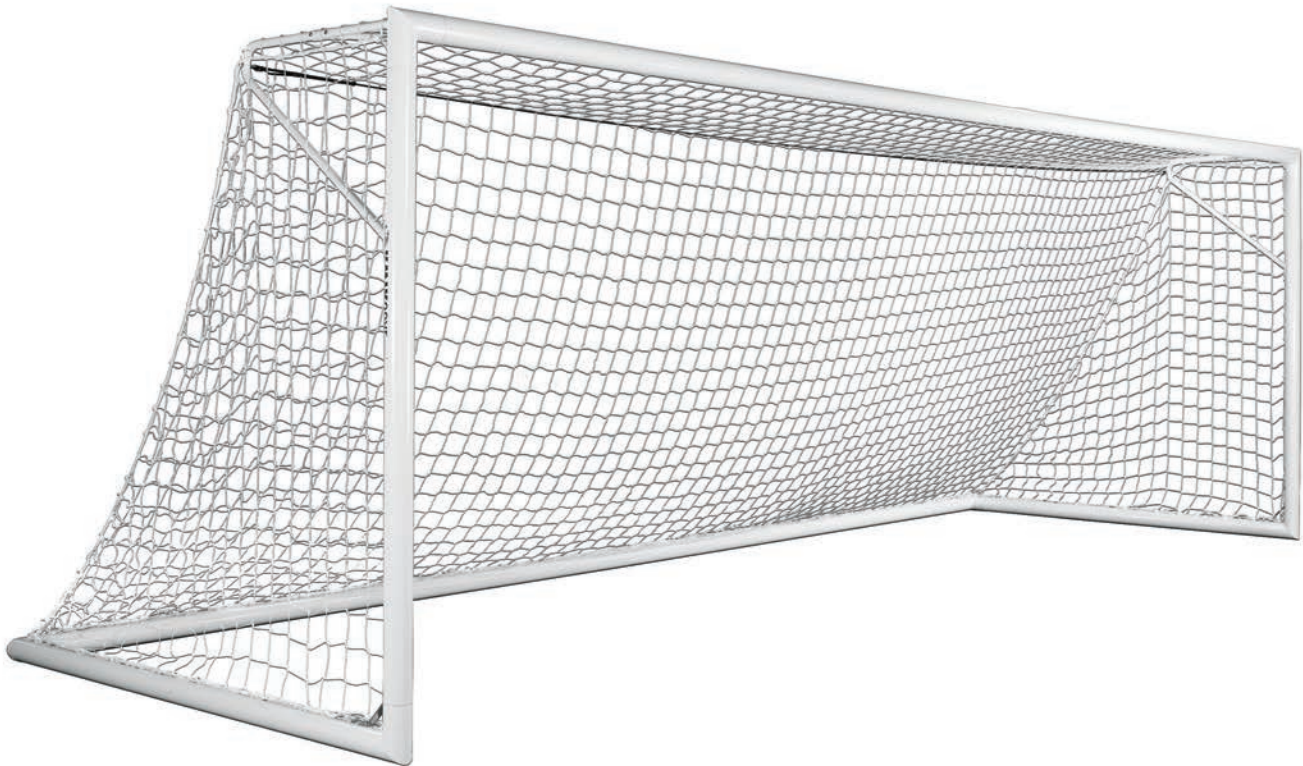

FUSION® GOAL

INCLUDES:

PRODUCT ID 2B3806

SIZE: 8'H x 24'W x 3'D x 9'B

MATERIAL: All-aluminum construction
4" round

FINISH: Powder coated white

INCLUDES: 3mm, 3½" mesh, white net (3B6826)
Net Support Strap
Kwik Lock® Net Clips
4 semi-permanent ground anchors

FEATURES: Kwik Lock® Net System
European backstays
Semi-permanent & portable

WEIGHT: 201 lbs. per goal

SHIPS: Truck

MSRP **$2,800.00** each USD