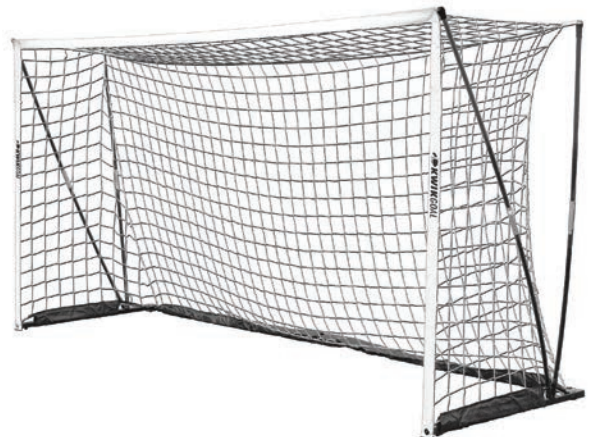

KWIK FLEX® GOAL

MATERIAL: Fiberglass and metal construction

FINISH: Powder coated black

INCLUDES: 2.4mm, 4" mesh, white net
Carry bag

FEATURES: Expandable frame with snap
button construction
No tool assembly and take down
Four pole net attachment creates
true soccer goal appearance

PRODUCT ID 2B1703

SIZE: 6½'H x 12'W x 2'D x 3½'B

WEIGHT: 30 lbs. per goal

SHIPS: UPS

MSRP **$300.00** each USD

**LIFETIME
GUARANTEE**

**ALL
SURFACE**

PRODUCT ID 2B1701

SIZE: 4'H x 6'W x 1½'D x 3'B

WEIGHT: 20 lbs. per goal

SHIPS: UPS

MSRP **$260.00** each USD