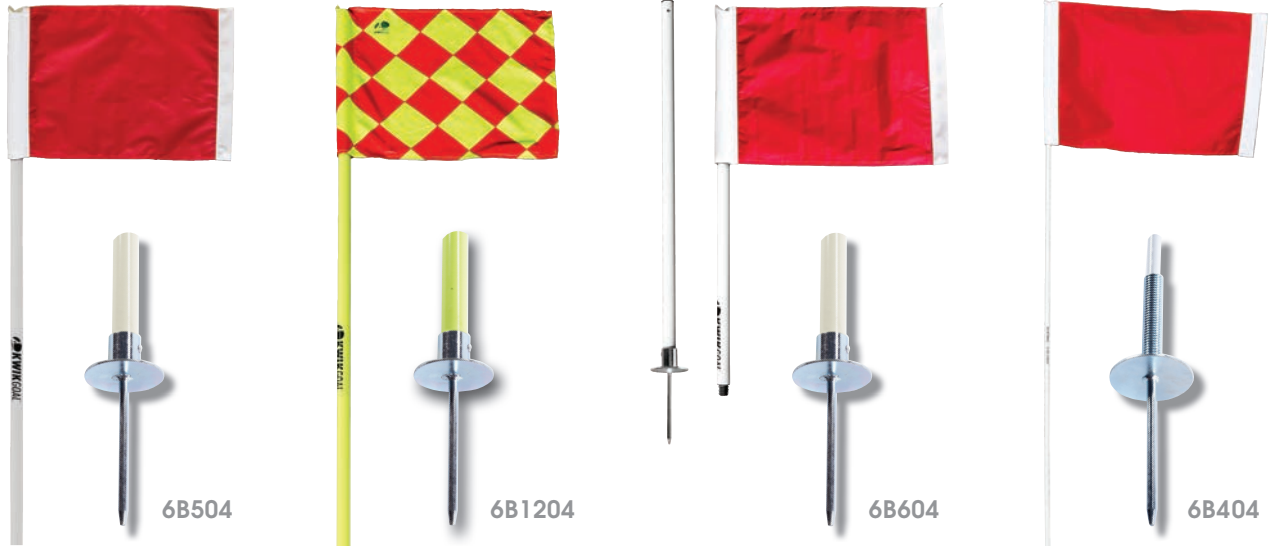

PRODUCT ID	COLOR	PRICE
6A62BULK	White	MSRP \$55.00 case USD
6A611BULK	Orange	MSRP \$65.00 case USD

SHIPS: UPS

(GROUND SHIPMENTS ONLY)

WET STRIPER

PRODUCT ID: 6A401
 MATERIAL: Steel frame with four 10" wheels
 FEATURES: Stripes 2" - 4" lines
 "T" or "H" adaptable nozzle
 WEIGHT: 21 lbs. each
 SHIPS: UPS
 MSRP \$215.00 each USD