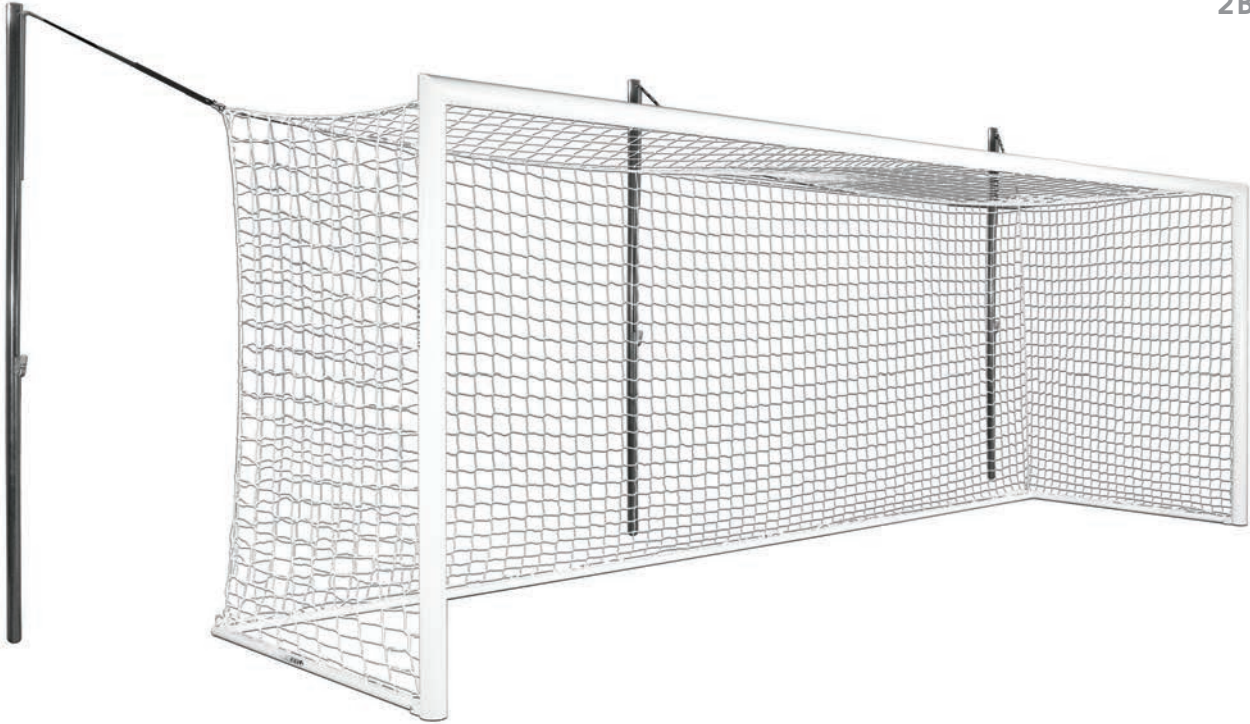

PRO PREMIER® COPA GOAL
PRODUCT ID 2B9006

SIZE: 8'H x 24'W x 6'D x 9'B

INCLUDES: Net (3B1502)

WEIGHT: 315 lbs. per goal

SHIPS: Truck

MSRP **\$5,100.00** each USD

PRO PREMIER® COPA GOAL
PRODUCT ID 2B9004

SIZE: 6 1/2'H x 18 1/2'W x 5'D x 7 1/2'B

INCLUDES: Net (3B7521)

WEIGHT: 266 lbs. per goal

SHIPS: Truck

MSRP **\$4,800.00** each USD

Wheels remain mounted to frame and flip-up while goal is in use

PRO PREMIER® COPA GOAL

with SWIVEL WHEELS

PRODUCT ID 2B9006SW
SIZE: 8'H x 24'W x 6'D x 9'B
INCLUDES: 2B9006
 4 removable swivel wheels
 with no-flat tires
WEIGHT: 344 lbs. per goal
SHIPS: Truck
 MSRP **\$6,075.00** each USD

PRODUCT ID 2B9004SW
SIZE: 6½'H x 18½'W x 5'D x 7½'B
INCLUDES: 2B9004
 4 removable swivel wheels
 with no-flat tires
WEIGHT: 295 lbs. per goal
SHIPS: Truck
 MSRP **\$5,725.00** each USD

Swivel wheels are removed when goal is in use or in storage