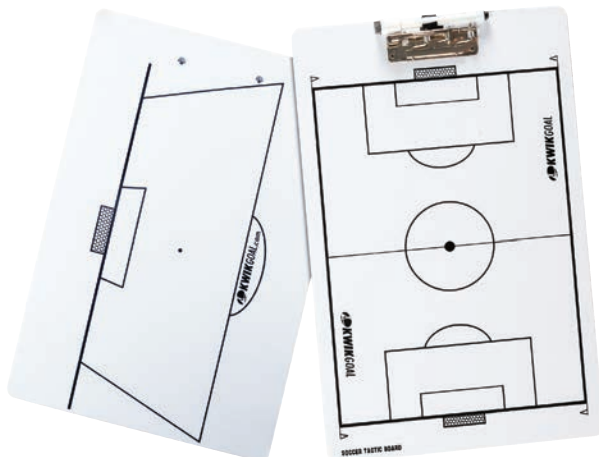

SOCCER TACTIC BOARD

PRODUCT ID 18B601

SIZE: 12" x 18"

INCLUDES: Dry erase pen with eraser

FEATURES: Full field diagram on front
Attacking 1/3 diagram on back

MSRP **$25.00** each USD