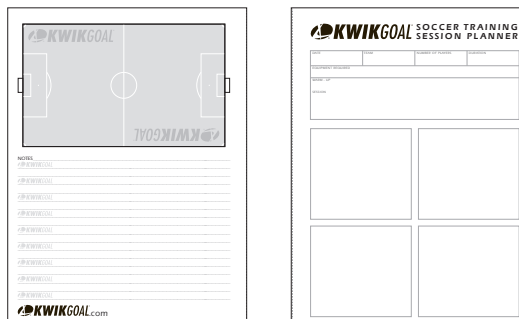

TRAINING SESSION PLANNER

- **SIZE:** 8 1/2" x 11"
- **INCLUDES:** 50 pages
- **FEATURES:** Space for detailed training plan and post-session notes
- **PRODUCT ID 20B1601 - Soccer**
  MSRP **$13.00** each USD
- **20P106 - Futsal**
  MSRP **$12.00** each USD