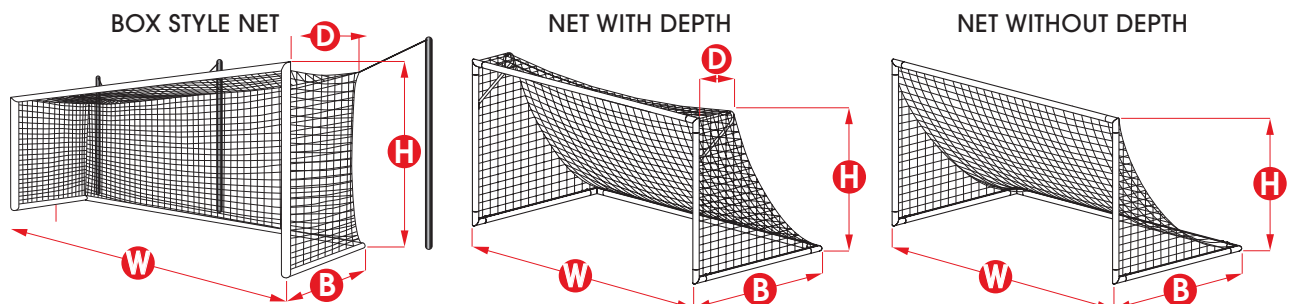

MATERIAL: High Tenacity Polypropylene (HTPP)
ROPE TYPE: Solid Braid, Knotless

PRODUCT ID	ROPE SIZE	MESH	COLOR	MSRP Per Each
8'H x 24'W x 4'D x 10'B				
SQSN-4W	4mm	120mm	White	$265.00 USD
IN-8410	3mm	120mm	White	$150.00 USD
3B6012	2.4mm	120mm	Orange	$90.00 USD
8'H x 24'W x 3'D x 8.5'B				
3B1121	4mm	120mm	White	$230.00 USD
3B6826	3mm	3½"	White	$175.00 USD
3B2162	3mm	120mm	Black/White	$325.00 USD
3B1621	3mm	2"	White	$390.00 USD
0050A	3mm	120mm	White, Black, Blue, Orange, Red, Yellow, Pink	$130.00 USD
8'H x 24'W x 6'D x 6'B				
3B15	3mm	120mm	White, Black, Blue, Red, Yellow, Pink, Black/White	$275.00 USD
8'H x 24'W x 3'D x 4.5'B				
3B5921	3mm	120mm	White	$135.00 USD
8'H x 24'W x 0'D x 7.5'B				
3B7226	2.4mm	120mm	White	$116.00 USD
7'H x 21'W x 3'D x 7.5'B				
3B6825	3mm	3½"	White	$152.00 USD
3B26	3mm	120mm	White, Orange	$126.00 USD
7'H x 21'W x 0'D x 7'B				
3B7225	2.4mm	120mm	White	$106.00 USD
6'7"H x 9'10"W x 2'5"D x 3'5"B				
3B5001	4mm	120mm	White	$116.00 USD
6'7"H x 9'10"W x 0'D x 4'B				
3B1	3mm	120mm	White	$90.00 USD
6.5'H x 18.5'W x 5'D x 5'B				
3B7521	3mm	120mm	White	$155.00 USD
6.5'H x 18.5'W x 2'D x 6.5'B				
3B6824	3mm	3½"	White	$142.00 USD
3B5721	3mm	120mm	White	$120.00 USD