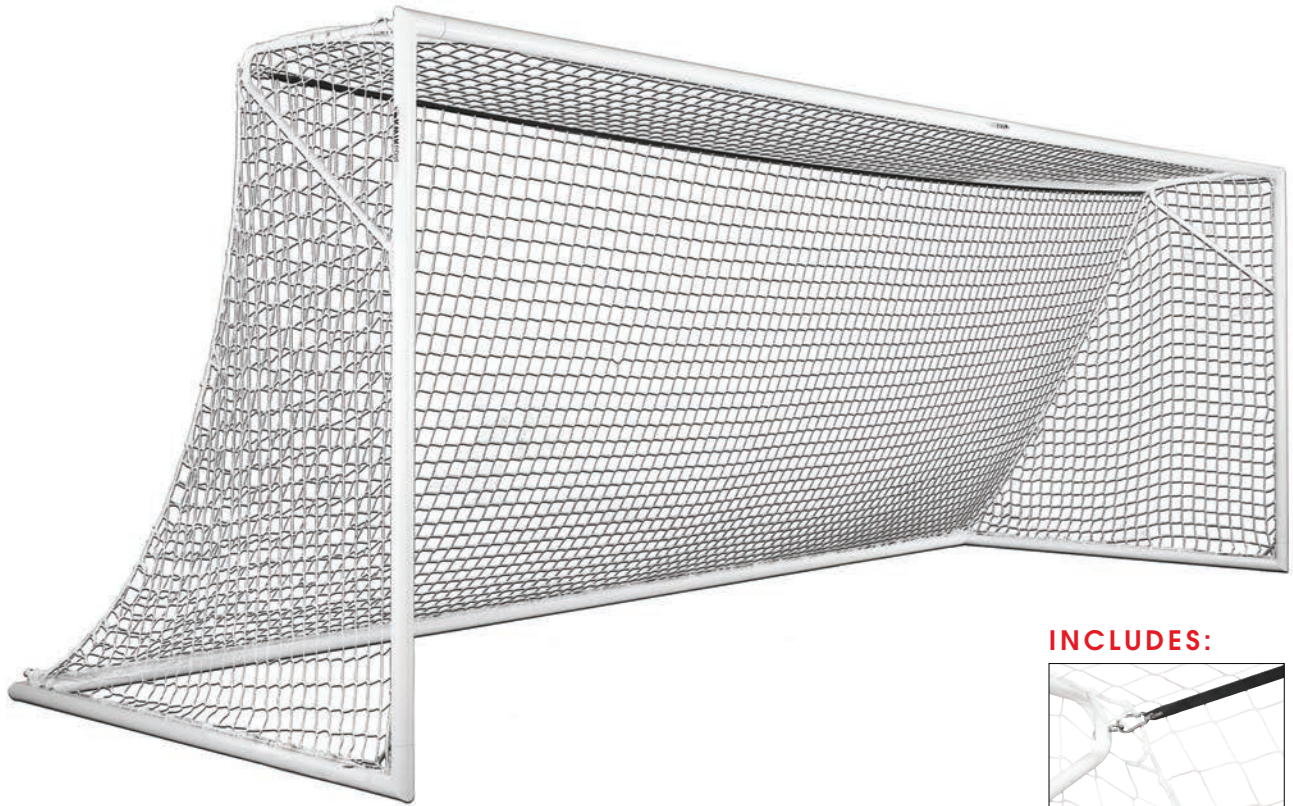

PRODUCT ID 2B9004SW
SIZE: 6½'H x 18½'W x 5'D x 7½'B
INCLUDES: 2B9004
 4 removable swivel wheels
 with no-flat tires
WEIGHT: 295 lbs. per goal
SHIPS: Truck
 MSRP **\$5,725.00** each USD

Swivel wheels are removed when goal is in use or in storage

Swivel wheels are removed when goal is in use or in storage

EVOLUTION 1.1 GOAL

PRODUCT ID 2B3306

SIZE: 8'H x 24'W x 3'D x 9'B

MATERIAL: All-aluminum construction
 4" x 5" elliptical posts and crossbar
 4" x 2" elliptical base and back bottom bar
 2" round tube backdrop

PRODUCT ID 2B3806SW

SIZE: 8'H x 24'W x 3'D x 9'B

INCLUDES: 2B3806

4 removable swivel wheels with no-flat tires
6 Saddle Anchor Bags

WEIGHT: 271 lbs. per goal

SHIPS: Truck

MSRP **\$4,325.00** each USD

Swivel wheels are removed when goal is in use or in storage