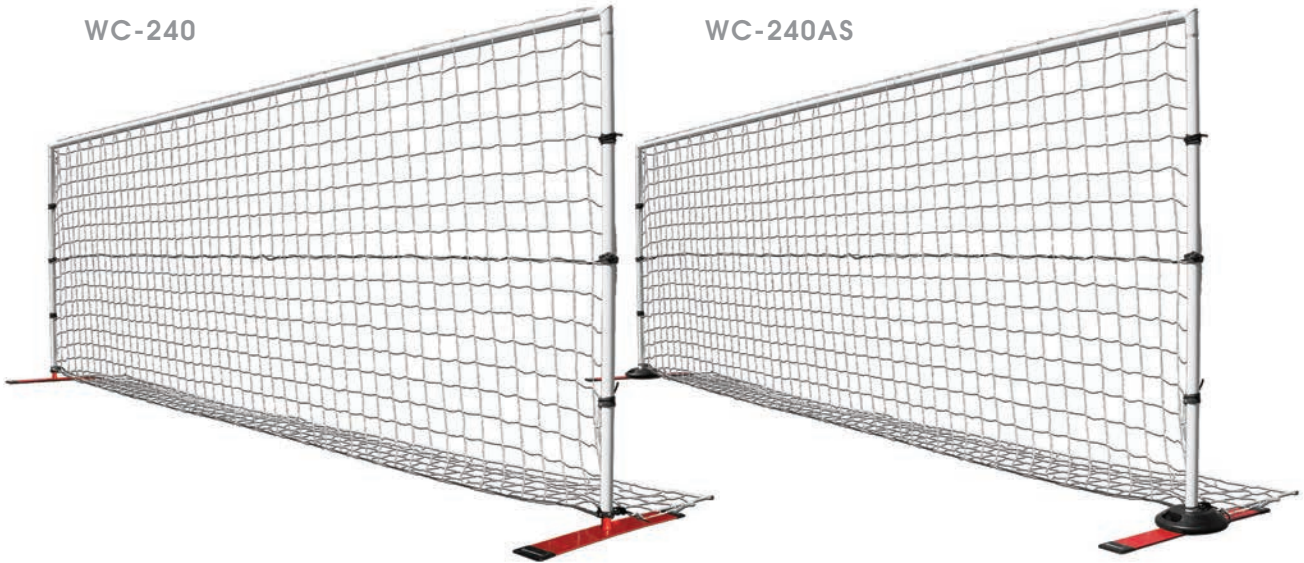

PRODUCT ID 2B4004
SIZE: 6½'H x 18½'W x 0'D x 6½'B
INCLUDES: Net (3B7224)
WEIGHT: 58 lbs. per goal
 MSRP **\$1,075.00** each USD

PRODUCT ID 2B4003
SIZE: 6½'H x 12'W x 0'D x 6½'B
INCLUDES: Net (3B7223)
WEIGHT: 46 lbs. per goal
 MSRP **\$950.00** each USD

PRODUCT ID 2B4001
SIZE: 4'H x 6'W x 0'D x 4'B
INCLUDES: Net (3B7221)
WEIGHT: 27 lbs. per goal
 MSRP **\$625.00** each USD

WC-240

WC-240AS

NXT COERVER® TRAINING FRAME

- MATERIAL:** All-aluminum construction post and crossbar
Steel anchor shoes
1 3/4" round post and crossbar
- FINISH:** Powder coated white post and crossbar
Powder coated red anchor shoes
- INCLUDES:** 3mm, 120mm mesh, white net with medial and base ropes
Net Fastener
Corner net cable ties
Goal carry bag
- FEATURES:** Kwik Button® assembly
Square corners for a traditional goal look
- SHIPS:** UPS